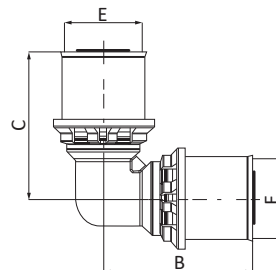

CODE 4006

Gomito a 90° - 90° Elbow - Coude à 90° - Codo 90° - Winkel 90° - Колено 90°

CODE	DIM [mm]	B [mm]	C [mm]	E [mm]	F [mm]	PACK		
						BAG [UMV]	OT1	OT2
4006160000001	16x16	42	42	16x2,0	16x2,0	5	30	-
4006180000001	18x18	44	44	18x2,0	18x2,0	5	30	-
4006200000001	20x20	45	45	20x2,0	20x2,0	5	30	-
4006260000001	26x26	48	48	26x3,0	26x3,0	5	15	-
4006320000001	32x32	56	56	32x3,0	32x3,0	5	10	-
4006400000001	40x40	74	74	40x3,5	40x3,5	1	6	-
4006500000001	50x50	90	90	50x4,0	50x4,0	1	2	-
4006630000001	63x63	101	101	63x4,5	63x4,5	1	-	8