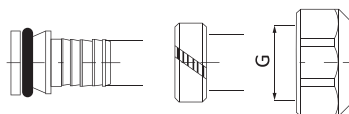

### CODE 60010234 - EUROKONO

Raccordo con calotta per tubo multistrato (PE-X/Al/PE-X e PE-RT/Al/PE-RT) EUROKONO

CODE	DIM [mm]	G [in.]	BAG [UMV]	PACK
6001023402001	14x2,0 EK	3/4"	2	-
6001023403001	16x2,0 EK	3/4"	2	40
6001023406001	18x2,0 EK	3/4"	2	-
6001023407001	20x2,0 EK	3/4"	2	40

### CODE 60010233 - EUROKONO

Raccordo con calotta per tubo di polietilene (PE-X e PE-RT) EUROKONO

CODE	DIM [mm]	G [in.]	BAG [UMV]	PACK
6001023302001	12x2,0 EK	3/4"	2	-
6001023304001	16x2,0 EK	3/4"	2	40
6001023305001	17x2,0 EK	3/4"	2	40
6001023306001	18x2,0 EK	3/4"	2	40
6001023307001	20x2,0 EK	3/4"	2	-

### CODE 4022 - EUROKONO

Raccordo diritto con dado girevole

CODE	DIM [mmxin.]	A [mm]	F [mm]	G [in.]	BAG [UMV]	BOX
4022160003001	16x3/4"	45	16x2,0	3/4"	5	40
4022200003001	20x3/4"	46	20x2,0	3/4"	5	30