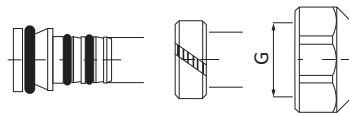

### CODE 60010234 - EUROKONO

Raccordo con calotta per tubo multistrato (PE-X/Al/PE-X e PE-RT/Al/PE-RT) EUROKONO

CODE	DIM [mm]	G [in.]	BAG [UMV]	PACK
6001023402001	14x2,0 EK	3/4"	2	-
6001023403001	16x2,0 EK	3/4"	2	40
6001023406001	18x2,0 EK	3/4"	2	-
6001023407001	20x2,0 EK	3/4"	2	40

### CODE 60010233 - EUROKONO

Raccordo con calotta per tubo di polietilene (PE-X e PE-RT) EUROKONO

CODE	DIM [mm]	G [in.]	BAG [UMV]	PACK
6001023302001	12x2,0 EK	3/4"	2	-
6001023304001	16x2,0 EK	3/4"	2	40
6001023305001	17x2,0 EK	3/4"	2	40
6001023306001	18x2,0 EK	3/4"	2	40
6001023307001	20x2,0 EK	3/4"	2	-

### CODE 4022 - EUROKONO

Raccordo diritto con dado girevole

CODE	DIM [mmxin.]	A [mm]	F [mm]	G [in.]	BAG [UMV]	BOX
4022160003001	16x3/4"	45	16x2,0	3/4"	5	40
4022200003001	20x3/4"	46	20x2,0	3/4"	5	30