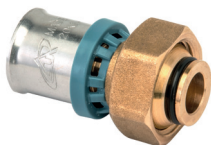

### CODE 60010234 - EUROKONO

Raccordo con calotta per tubo multistrato (PE-X/Al/PE-X e PE-RT/Al/PE-RT) EUROKONO

CODE	DIM [mm]	G [in.]	BAG [UMV]	PACK
6001023402001	14x2,0 EK	3/4"	2	-
6001023403001	16x2,0 EK	3/4"	2	40
6001023406001	18x2,0 EK	3/4"	2	-
6001023407001	20x2,0 EK	3/4"	2	40

### CODE 60010233 - EUROKONO

Raccordo con calotta per tubo di polietilene (PE-X e PE-RT) EUROKONO

CODE	DIM [mm]	G [in.]	BAG [UMV]	PACK
6001023302001	12x2,0 EK	3/4"	2	-
6001023304001	16x2,0 EK	3/4"	2	40
6001023305001	17x2,0 EK	3/4"	2	40
6001023306001	18x2,0 EK	3/4"	2	40
6001023307001	20x2,0 EK	3/4"	2	-

### CODE 4022 - EUROKONO

Raccordo diritto con dado girevole

CODE	DIM [mmxin.]	A [mm]	F [mm]	G [in.]	BAG [UMV]	BOX
4022160003001	16x3/4"	45	16x2,0	3/4"	5	40
4022200003001	20x3/4"	46	20x2,0	3/4"	5	30