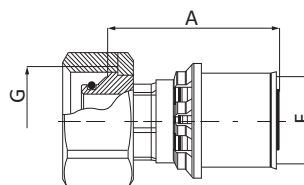

### CODE 60010233 - EUROKONO

Raccordo con calotta per tubo di polietilene (PE-X e PE-RT) EUROKONO

CODE	DIM [mm]	G [in.]	BAG [UMV]	PACK
6001023302001	12x2,0 EK	3/4"	2	-
6001023304001	16x2,0 EK	3/4"	2	40
6001023305001	17x2,0 EK	3/4"	2	40
6001023306001	18x2,0 EK	3/4"	2	40
6001023307001	20x2,0 EK	3/4"	2	-

### CODE 4022 - EUROKONO

Raccordo diritto con dado girevole

CODE	DIM [mmxin.]	A [mm]	F [mm]	G [in.]	BAG [UMV]	BOX
4022160003001	16x3/4"	45	16x2,0	3/4"	5	40
4022200003001	20x3/4"	46	20x2,0	3/4"	5	30