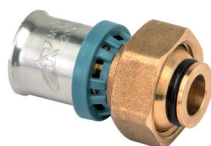

## CODE 4035

Raccordo murale doppio

CODE	DIM [mmxin.]	A [mm]	B [mm]	C [mm]	D [mm]	E [mm]	G [in.]	BAG [UMV]	BOX
4035160002001	16x1/2"	16x2,0	55	27	23	37	1/2" <sup>(1)</sup>	2	8
4035200002001	20x1/2"	20x2,0	57	27	24	37	1/2" <sup>(1)</sup>	2	8

## CODE 4022 - EUROKONO

Raccordo diritto con dado girevole

CODE	DIM [mmxin.]	A [mm]	F [mm]	G [in.]	BAG [UMV]	BOX
4022160003001	16x3/4"	45	16x2,0	3/4"	5	40
4022200003001	20x3/4"	46	20x2,0	3/4"	5	30