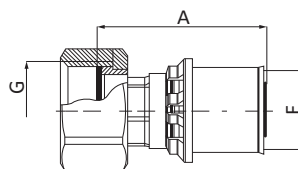

CODE 4014

Raccordo diritto femmina con dado girevole (tenuta piana)

CODE	DIM [mmxin.]	A [mm]	F [mm]	G [in.]	BAG [UMV]	BOX
4014160001001	16x3/8"	41,9	16x2,0	3/8"	5	40
4014160002001	16x1/2"	41	16x2,0	1/2"	5	40
4014160003001	16x3/4"	45	16x2,0	3/4"	5	40
4014180002001	18x1/2"	45	18x2,0	1/2"	5	40
4014200002001	20x1/2"	46	20x2,0	1/2"	5	40
4014200003001	20x3/4"	46	20x2,0	3/4"	5	40
4014260003001	26x3/4"	47	26x3,0	3/4"	5	30
4014260004001	26x1"	46	26x3,0	1"	5	25
4014320004001	32x1"	51	32x3,0	1"	5	20
4014400006001	40x1 1/2"	69	40x3,5	1 1/2"	1	8
4014630007001	63x2"	95	63x4,4	2"	1	-