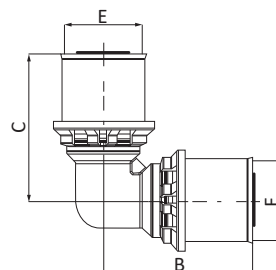

CODE 4006

Gomito a 90°

CODE	DIM [mm]	B [mm]	C [mm]	E [mm]	F [mm]	BAG [UMV]	BOX
4006160000001	16x16	42	42	16x2,0	16x2,0	5	30
4006180000001	18x18	42	42	18x2,0	18x2,0	5	30
4006200000001	20x20	43	43	20x2,0	20x2,0	5	30
4006260000001	26x26	47	47	26x3,0	26x3,0	5	15
4006320000001	32x32	60	60	32x3,0	32x3,0	5	10
4006400000001	40x40	75	75	40x3,5	40x3,5	1	6
4006500000001	50x50	90	90	50x4,0	50x4,0	1	2
4006630000001	63x63	100	100	63x4,5	63x4,5	1	8