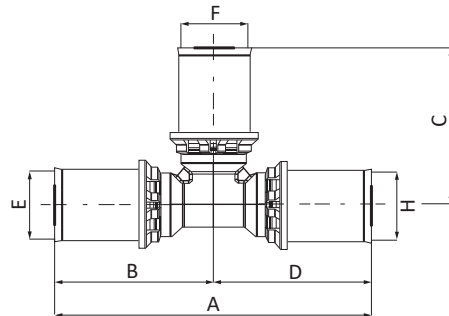

CODE 4005

Ti a 90°

CODE	DIM [mm]	A [mm]	B [mm]	C [mm]	D [mm]	E [mm]	F [mm]	H [mm]	BAG [UMV]	BOX
4005160000001	16x16x16	84	42	42	42	16x2,0	16x2,0	16x2,0	2	20
4005180000001	18x18x18	88	44	44	44	18x2,0	18x2,0	18x2,0	2	16
4005200000001	20x20x20	88	45	45	45	20x2,0	20x2,0	20x2,0	2	16
4005260000001	26x26x26	97	47	47	47	26x3,0	26x3,0	26x3,0	2	10
4005320000001	32x32x32	118	58	58	58	32x3,0	32x3,0	32x3,0	2	8
4005400000001	40x40x40	145	73	73	73	40x3,5	40x3,5	40x3,5	1	4
4005500000001	50x50x50	177	89	89	89	50x4,0	50x4,0	50x4,0	1	7
4005630000001	63x63x63	198	99	99	99	63x4,5	63x4,5	63x4,5	1	4