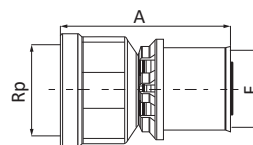

CODE 4004

Raccordo femmina

CODE	DIM [mmxin.]	A [mm]	F [mm]	Rp [in.]	BAG [UMV]	BOX
4004160002001	16x1/2"	51	16x2,0	1/2" ⁽¹⁾	5	40
4004180002001	18x1/2"	51	18x2,0	1/2" ⁽¹⁾	5	40
4004180003001	18x3/4"	52	18x2,0	3/4" ⁽¹⁾	5	40
4004200002001	20x1/2"	52	20x2,0	1/2" ⁽¹⁾	5	40
4004200003001	20x3/4"	51	20x2,0	3/4" ⁽¹⁾	5	30
4004260003001	26x3/4"	52	26x3,0	3/4" ⁽¹⁾	5	30
4004260004001	26x1"	57	26x3,0	1" ⁽¹⁾	5	15
4004320004001	32x1"	61	32x3,0	1" ⁽¹⁾	5	15
4004400005001	40x1"1/4	75	40x3,5	1"1/4" ⁽²⁾	1	10
4004500006001	50x1"1/2	77,4	50x4,0	1"1/2" ⁽²⁾	1	8