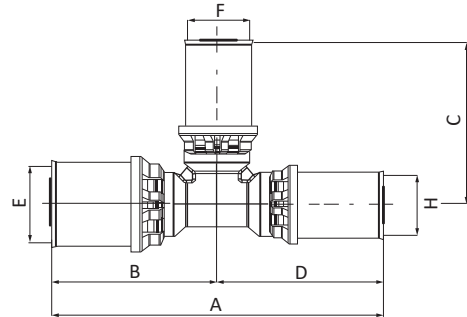

CODE 4013

Ti a 90° ridotto - 90° Reducing tee - Té à 90° réduit - Te 90° reducida - T-Stück 90° reduziert - Тройник 90° редуционный

CODE	DIM [mm]	A [mm]	B [mm]	C [mm]	D [mm]	E [mm]	F [mm]	H [mm]	BAG [UMV]	BOX
4013181618001	18x16x18	87	43	39	43	18x2,0	16x2,0	18x2,0	2	16
4013201616001	20x16x16	88	44	45	44	20x2,0	16x2,0	16x2,0	2	16
4013201620001	20x16x20	88	44	43	44	20x2,0	16x2,0	20x2,0	2	16
4013201820001	20x18x20	88	44	43	44	20x2,0	18x2,0	20x2,0	2	16
4013202016001	20x20x16	88	44	45	44	20x2,0	20x2,0	16x2,0	2	16
4013261620001	26x16x20	97	47	45	47	26x3,0	16x2,0	20x2,0	2	12
4013261626001	26x16x26	97	47	45	47	26x3,0	16x2,0	26x3,0	2	12
4013262020001	26x20x20	97	47	47	47	26x3,0	20x2,0	20x2,0	2	12
4013262026001	26x20x26	97	47	47	47	26x3,0	20x2,0	26x3,0	2	12
4013262616001	26x26x16	96	47	46	47	26x3,0	26x3,0	16x2,0	2	12
4013262620001	26x26x20	97	47	46	47	26x3,0	26x3,0	20x2,0	2	12
4013322032001	32x20x32	100	50	50	50	32x3,0	20x2,0	32x3,0	2	8
4013322626001	32x26x26	110	56	54	54	32x3,0	26x3,0	26x3,0	2	8
4013322632001	32x26x32	112	56	54	56	32x3,0	26x3,0	32x3,0	2	8
4013402640001	40x26x40	145	76	56	76	40x3,5	26x3,0	40x3,5	1	4
4013403232001	40x32x32	131	65,5	60	65,5	40x3,5	32x3,0	32x3,0	1	5
4013403240001	40x32x40	143	72	56	72	40x3,5	32x3,0	40x3,5	1	4
4013502650001	50x26x50	175	88	66	88	50x4,0	26x3,0	50x4,0	1	8
4013503250001	50x32x50	177	88,5	69	88,5	50x4,0	32x3,0	50x4,0	1	8
4013504050001	50x40x50	177	88,5	79	88,5	50x4,0	40x3,5	50x4,0	1	8
4013633263001	63x32x63	166	83	83	83	63x4,5	32x3,0	63x4,5	1	-
4013634063001	63x40x63	166	83	88	83	63x4,5	40x3,5	63x4,5	1	-
4013635063001	63x50x63	195	96	91	96	63x4,5	50x4,0	63x4,5	1	4