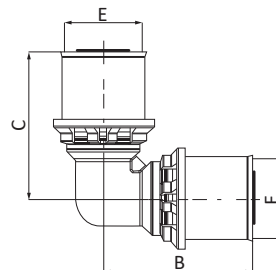

CODE 4006

Gomito a 90° - 90° Elbow - Coude à 90° - Codo 90° - Winkel 90° - Колено 90°

CODE	DIM [mm]	B [mm]	C [mm]	E [mm]	F [mm]	BAG [UMV]	BOX
4006160000001	16x16	42	42	16x2,0	16x2,0	5	30
4006180000001	18x18	42	42	18x2,0	18x2,0	5	30
4006200000001	20x20	43	43	20x2,0	20x2,0	5	30
4006260000001	26x26	47	47	26x3,0	26x3,0	5	15
4006320000001	32x32	60	60	32x3,0	32x3,0	5	10
4006400000001	40x40	75	75	40x3,5	40x3,5	1	6
4006500000001	50x50	90	90	50x4,0	50x4,0	1	2
4006630000001	63x63	100	100	63x4,5	63x4,5	1	8