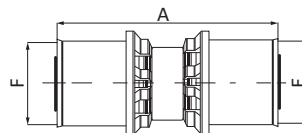

**CODE 4001**

Manicotto - Coupling - Manchon - Manguito - Kupplung - Муфта

CODE	DIM [mm]	A [mm]	E [mm]	F [mm]	BAG [UMV]	BOX
4001160000001	16x16	65	16x2,0	16x2,0	5	40
4001180000001	18x18	64	18x2,0	18x2,0	5	40
4001200000001	20x20	68	20x2,0	20x2,0	5	40
4001260000001	26x26	70	26x3,0	26x3,0	5	20
4001320000001	32x32	79	32x3,0	32x3,0	5	15
4001400000001	40x40	102	40x3,5	40x3,5	1	8
4001500000001	50x50	116	50x4,0	50x4,0	1	4
4001630000001	63x63	136	63x4,5	63x4,5	1	12